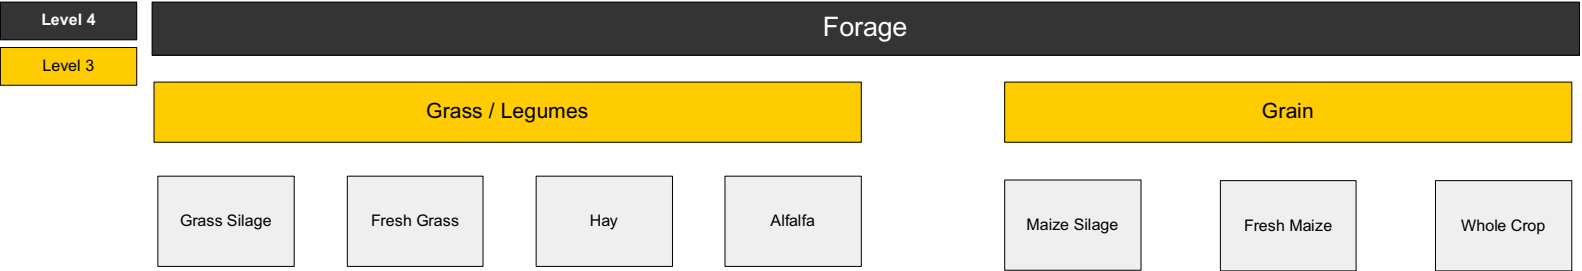

Level 4

Wet Forage

Level 3

*Fermented Forage

Grass	Legume	Grain
Perennial Rye	Alfalfa	Maize
Timothy	Clover	Whole Crop Wheat
Clover		Sorghum
Permanent Pasture		

Non Fermented Forage

Fresh Grass	Hay	Grain	Legume
Perennial Rye	Perennial Rye	Whole Maize	Alfalfa
Timothy	Timothy		
Clover	Permanent Pasture		
Permanent Pasture			

Level 4

Dried Forage

Level 3

*Fermented Forage

Grass	Legume	Grain
Perennial Rye	Alfalfa	Maize
Timothy	Clover	Whole Crop Wheat
Clover		Sorghum
Permanent Pasture		

Non Fermented Forage

Fresh Grass	Hay	Grain	Legume
Perennial Rye	Perennial Rye	Whole Maize	Alfalfa
Timothy	Timothy		
Clover	Permanent Pasture		
Permanent Pasture			